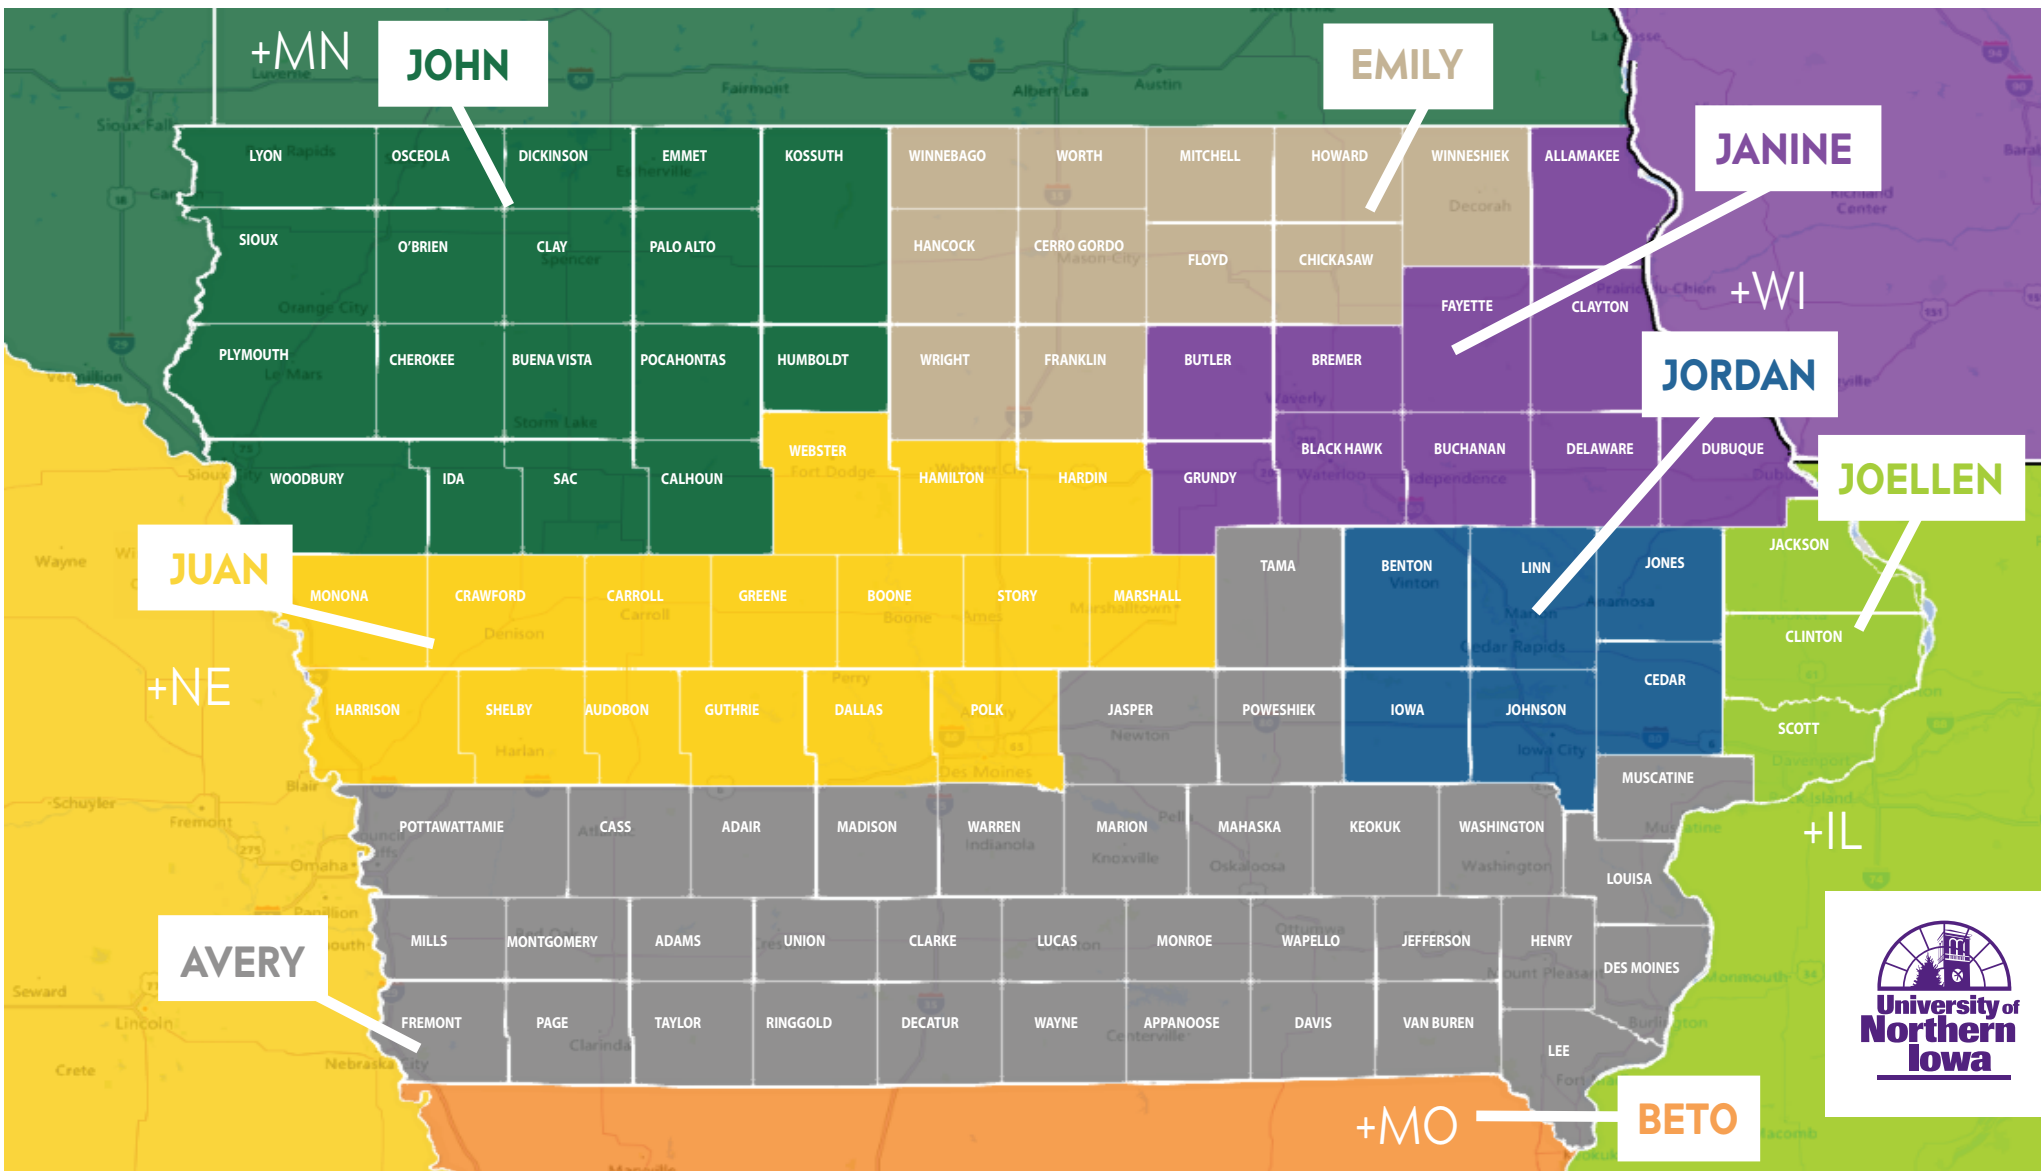

ADMISSIONS TERRITORY MAP

- JOHN
- AVERY
- JANINE
- JORDAN
- JOELLEN
- JUAN

+All other states not pictured

EMILY

+MN Twin Cities Counties: Anoka, Carver, Dakota, Hennepin, Ramsey, Scott, Washington

BETO

+Select IA Schools: Iowa City West, Iowa City HS, CR Jefferson, CR Kennedy, CR Washington, West Liberty, DSM Roosevelt, DSM East, DSM North, DSM Hoover, DSM Lincoln, Ottumwa HS, South Tama County HS, Marshalltown HS, Sioux City East, Sioux City North, Sioux City West, Storm Lake HS.