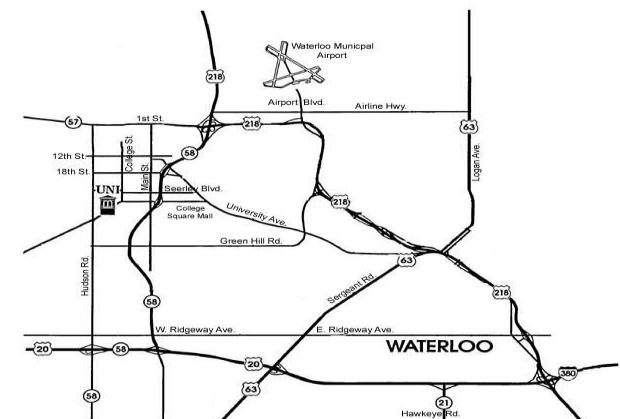

## Directions to Campus

From the South: Interstate 380 or US 63 to US 20  
From the North: US 63 or 218  
From the West: US 20 or Iowa 57  
From the East: US 20

From US 20: Take the **IA-58 S/Hudson Road** exit **224** to **Hudson Road**. Continue north on **Hudson Road** to **27th Street**. Turn left on **27th Street**. Soon after passing McLeod Center, turn right onto **Panther Parkway**.

From 218: Take the **IA-57/1st Street** exit to **1st Street**. Continue west on **1st Street** to **Hudson Road**. Turn left on **Hudson Road**, heading south. Turn right on to **27th Street**. Soon after passing McLeod Center, turn right onto **Panther Parkway**.

The UNI campus is conveniently situated in the southwest part of Cedar Falls at the junction of University Avenue and Hudson Road.

**VISITOR PARKING  
AT West Dome B  
Parking Lot**

**CHECK-IN AT McLeod  
Center/Hall of Fame Connector**