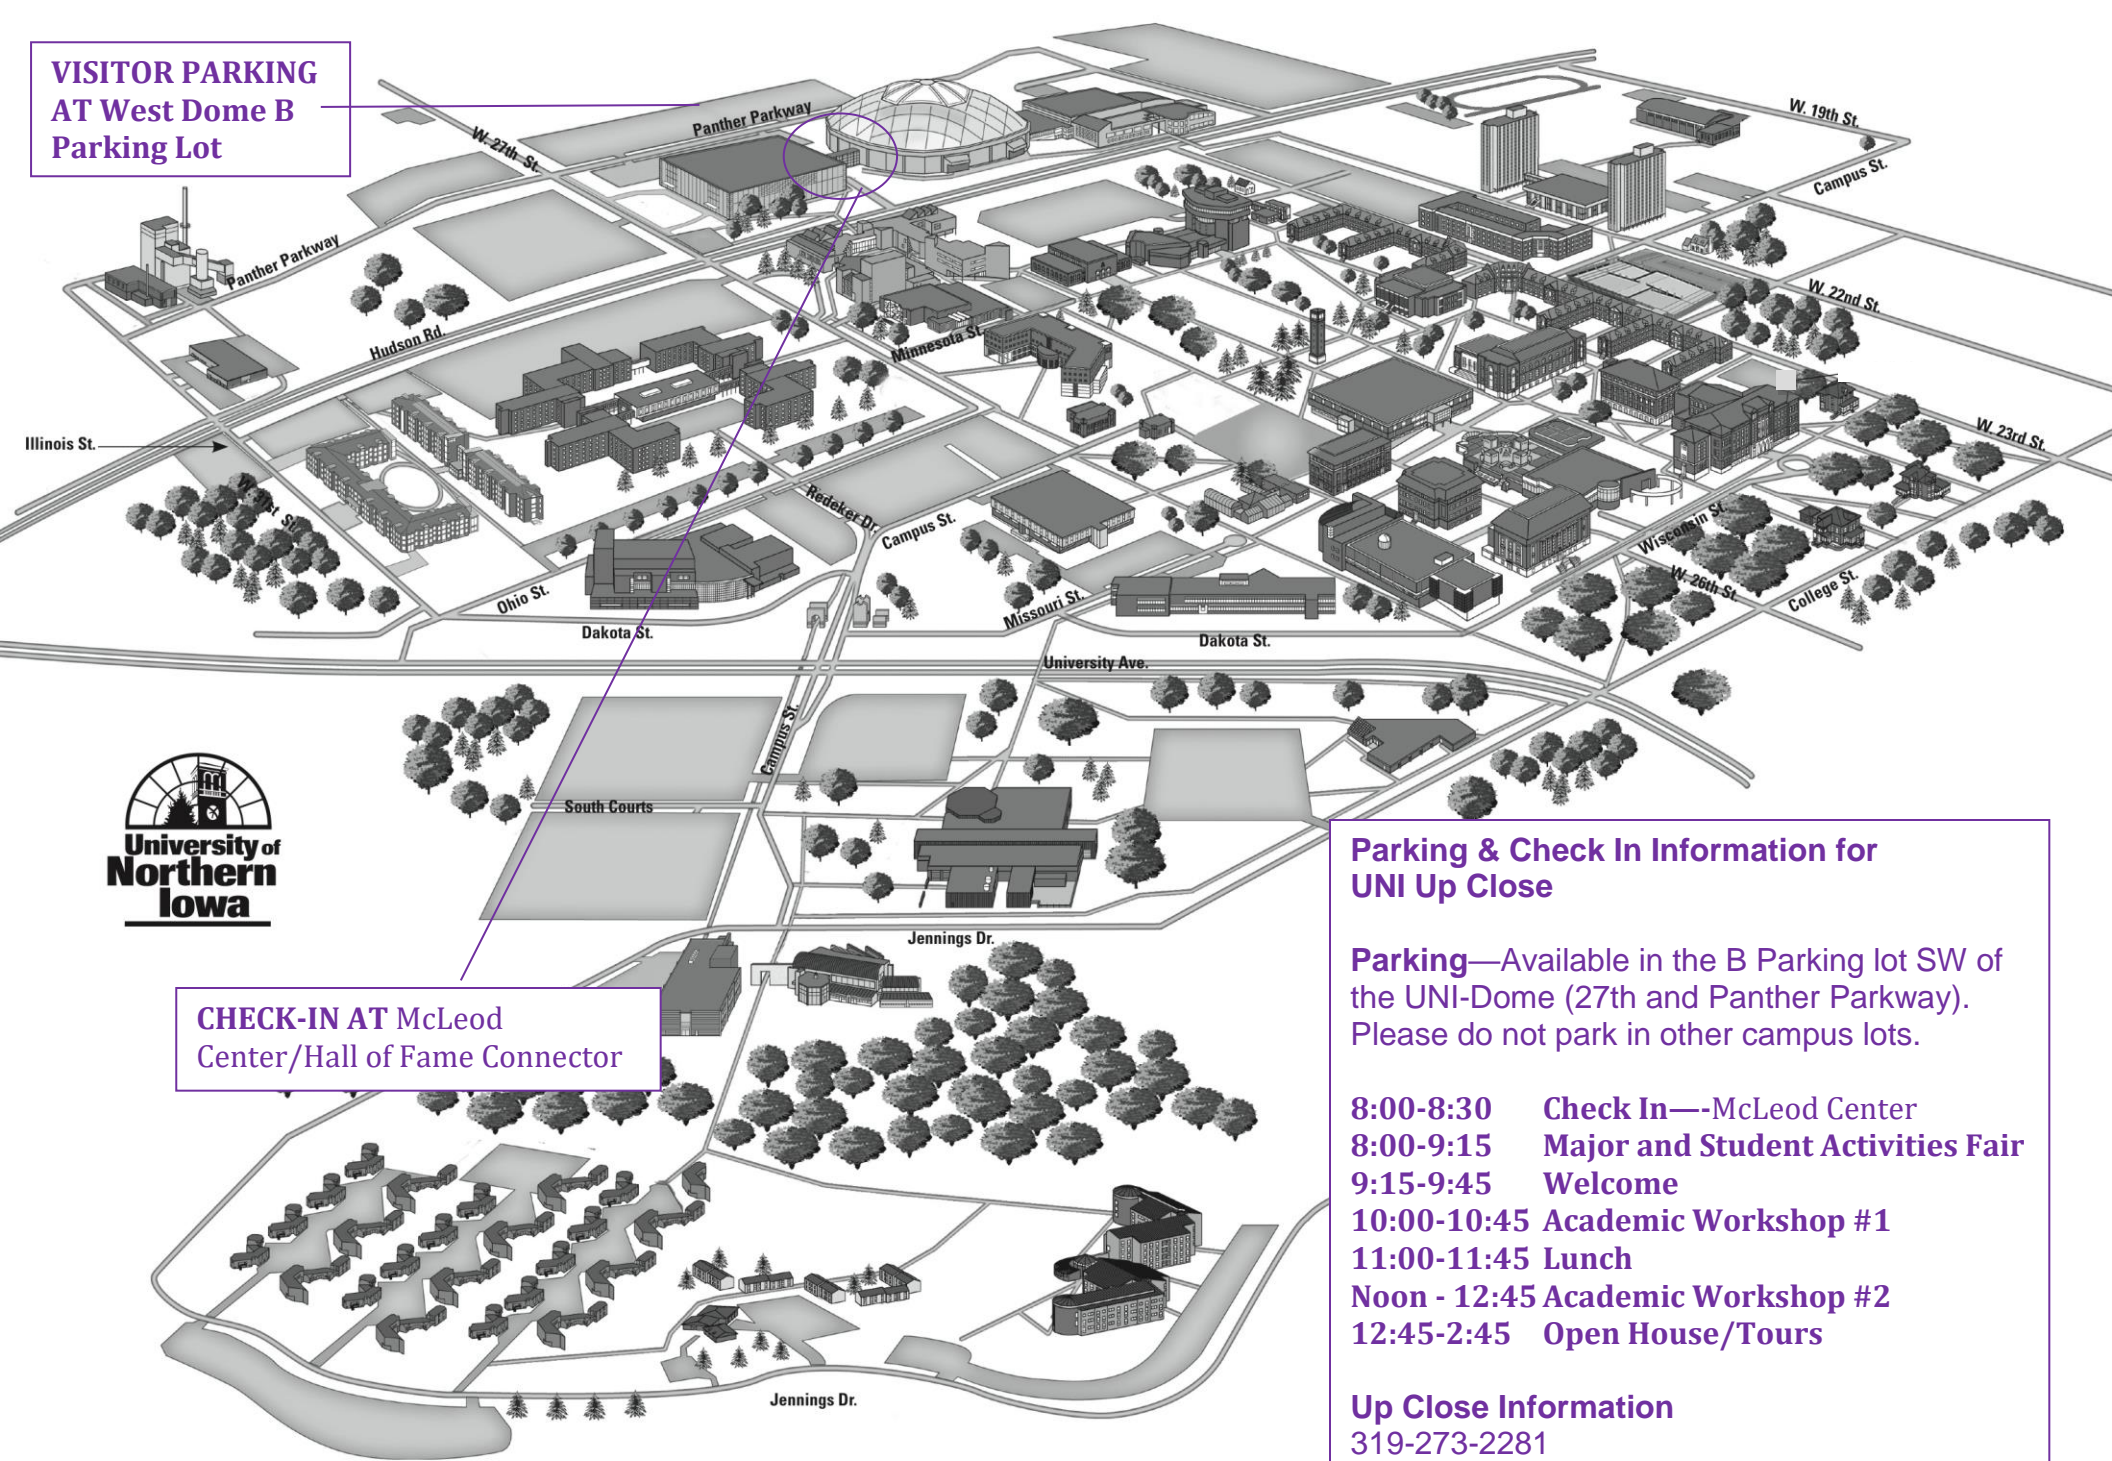

**VISITOR PARKING
AT West Dome B
Parking Lot**

**CHECK-IN AT McLeod
Center/Hall of Fame Connector**

Parking & Check In Information for UNI Up Close

Parking—Available in the B Parking lot SW of the UNI-Dome (27th and Panther Parkway). Please do not park in other campus lots.

8:00-8:30 Check In—McLeod Center
8:00-9:15 Major and Student Activities Fair
9:15-9:45 Welcome
10:00-10:45 Academic Workshop #1
11:00-11:45 Lunch
Noon - 12:45 Academic Workshop #2
12:45-2:45 Open House/Tours

Up Close Information
319-273-2281

<https://admissions.uni.edu/event/upclose>