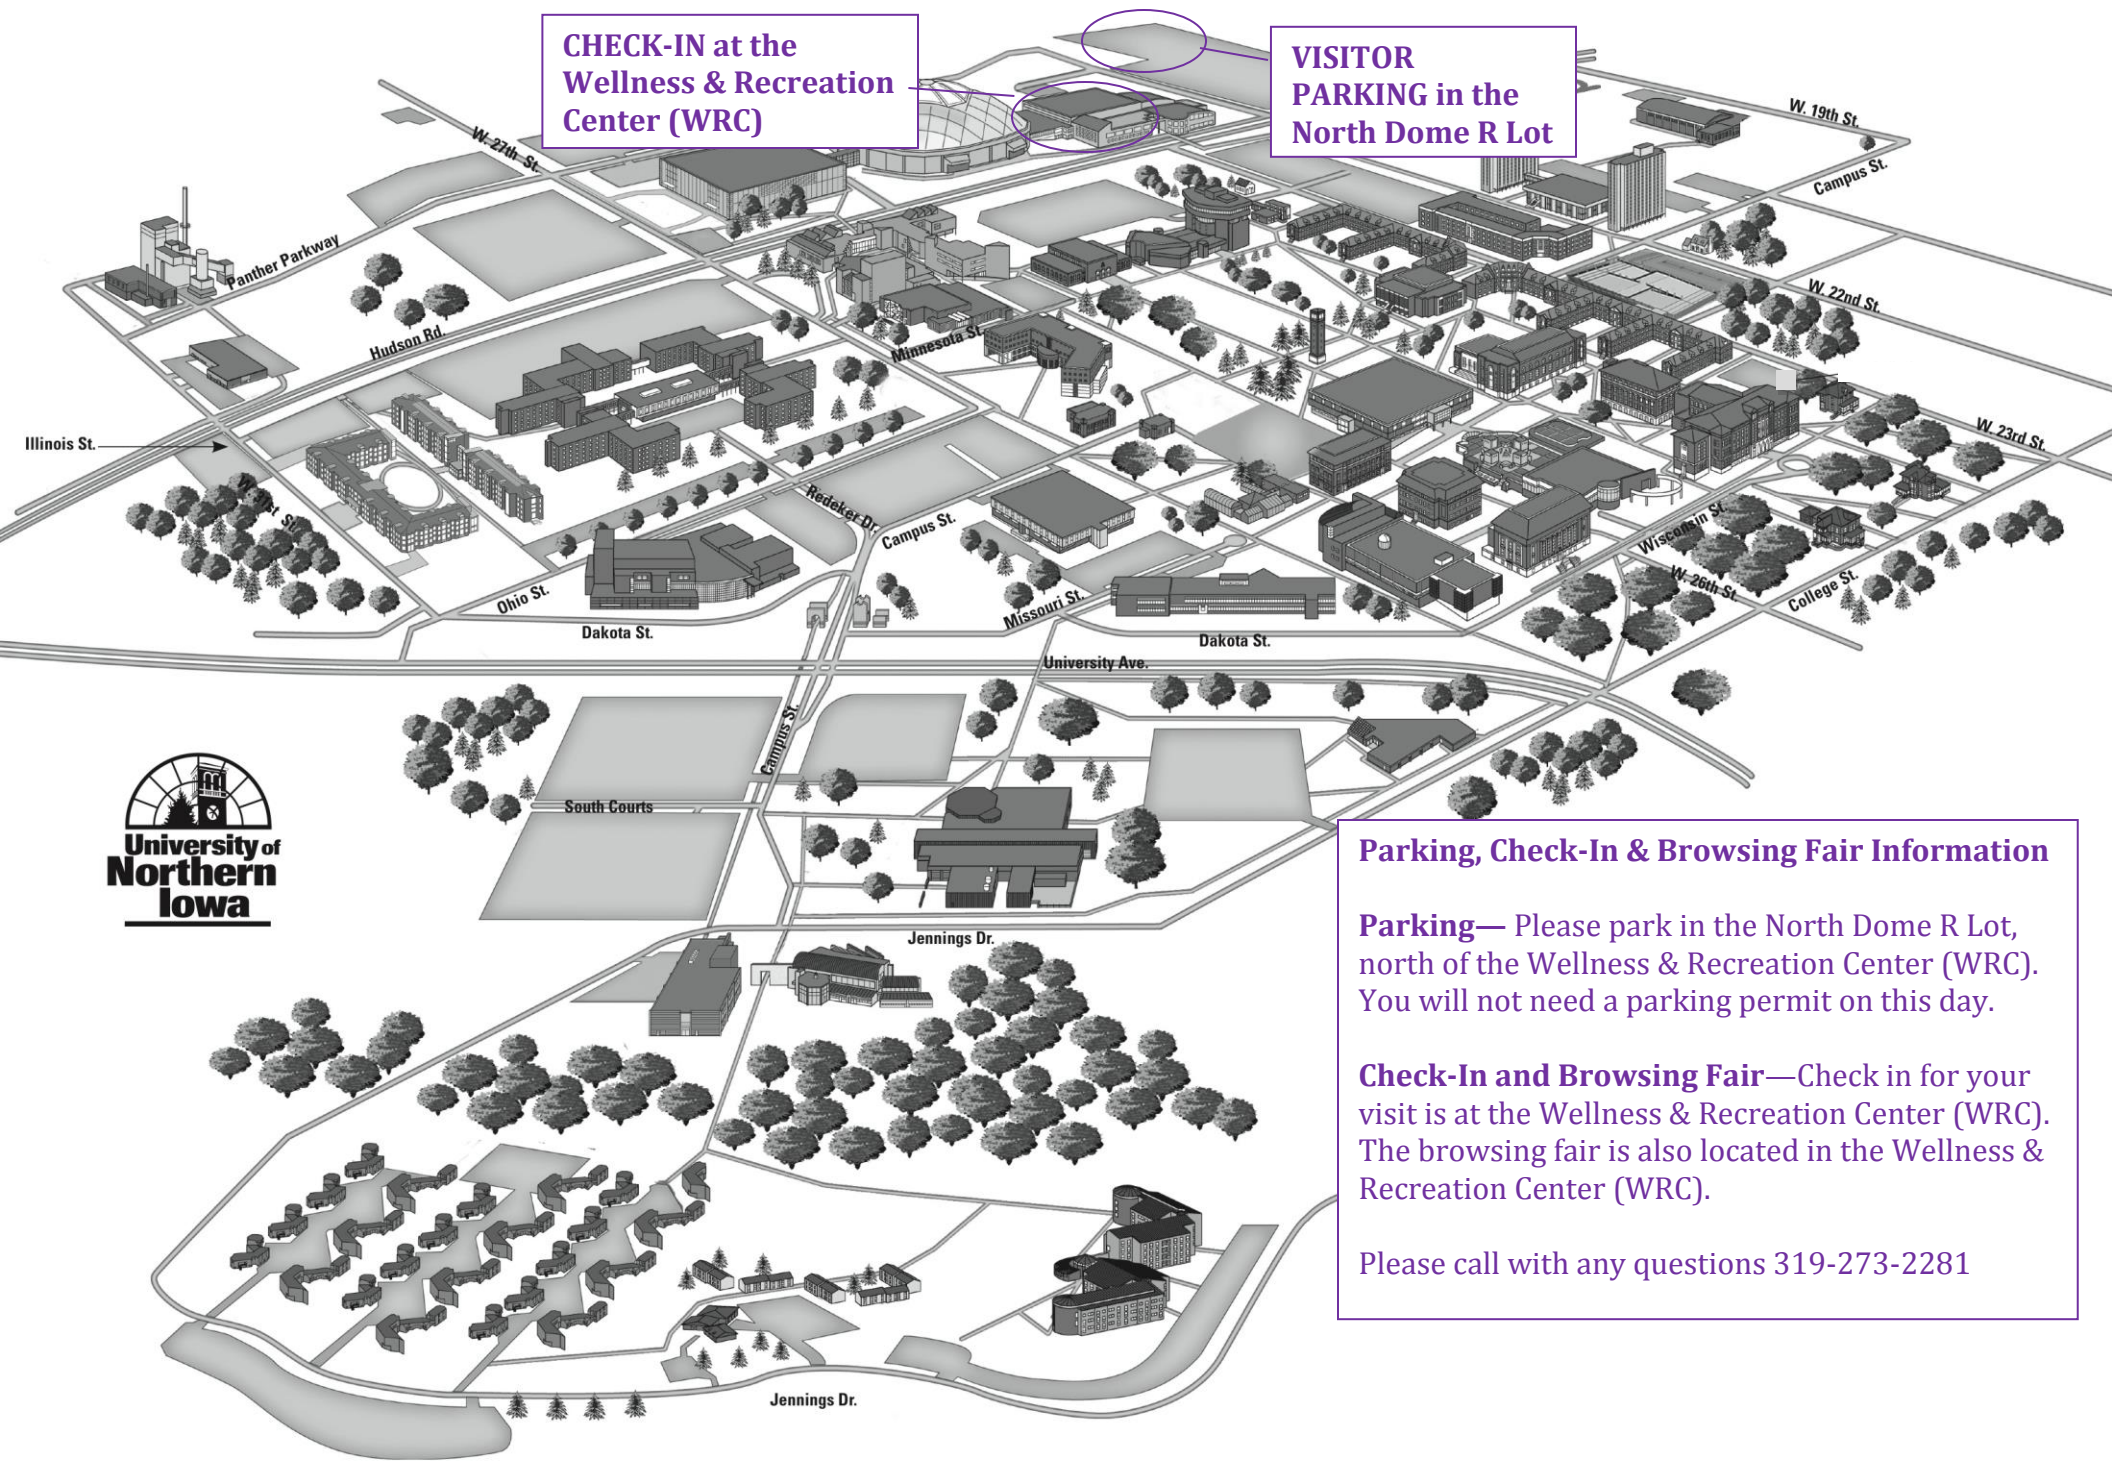

From US 20: Take the **IA-58 S/Hudson Road** exit **224** to **Hudson Road**. Continue north on **Hudson Road** past **23rd Street**. Turn left as indicated by the temporary directional signs, just north of the Wellness Recreation Center and UNI-Dome. Continue to your first stop sign and turn right. The R lot is to your left.

From 218: Take the **IA-57/1st Street** exit to **1st Street**. Continue west on **1st Street** to **Hudson Road**. Turn left on **Hudson Road**, heading south. Turn right on to **27th Street**. Turn right as indicated by the temporary directional signs, just north of the Wellness Recreation Center and UNI-Dome. Continue to your first stop sign and turn right. The R lot is to your left.

The UNI campus is conveniently situated in the southwest part of Cedar Falls at the junction of University Avenue and Hudson Road.

**CHECK-IN at the
Wellness & Recreation
Center (WRC)**

**VISITOR
PARKING in the
North Dome R Lot**

Parking, Check-In & Browsing Fair Information

Parking— Please park in the North Dome R Lot, north of the Wellness & Recreation Center (WRC). You will not need a parking permit on this day.

Check-In and Browsing Fair— Check in for your visit is at the Wellness & Recreation Center (WRC). The browsing fair is also located in the Wellness & Recreation Center (WRC).