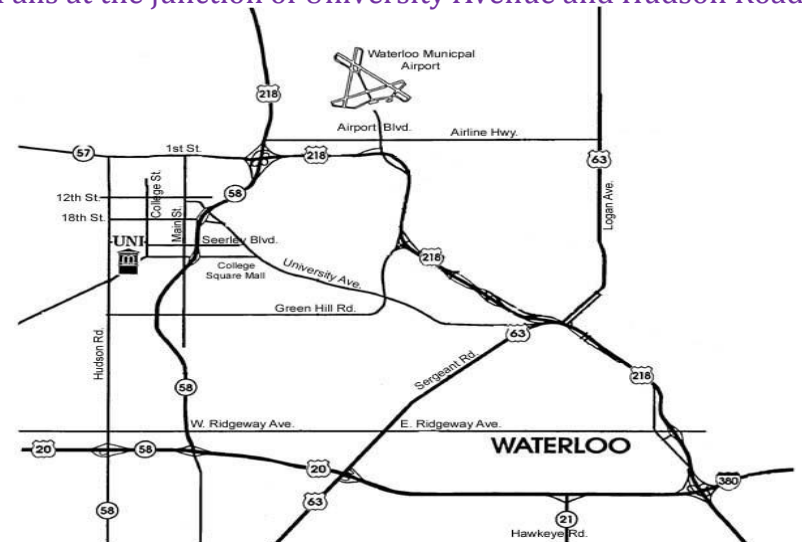

UNI Admissions Information

319-273-2281

www.uni.edu/admissions/visit

Directions to Campus

From the South: Interstate 380 or US 63 to US 20

From the North: US 63 or 218

From the West: US 20 or Iowa 57

From the East: US 20

From US 20: Take the **IA-58 S/Hudson Road** exit **224** to **Hudson Road**. Continue north on **Hudson Road** past **23rd Street**. Turn left as indicated by the temporary directional signs, just north of the Wellness Recreation Center and UNI-Dome. Continue to your first stop sign and turn right. The R lot is to your left.

From 218: Take the **IA-57/1st Street** exit to **1st Street**. Continue west on **1st Street** to **Hudson Road**. Turn left on **Hudson Road**, heading south. Turn right on to **27th Street**. Turn right as indicated by the temporary directional signs, just north of the Wellness Recreation Center and UNI-Dome. Continue to your first stop sign and turn right. The R lot is to your left.

The UNI campus is conveniently situated in the southwest part of Cedar Falls at the junction of University Avenue and Hudson Road.

**CHECK-IN at the
Wellness & Recreation
Center (WRC)**

**VISITOR
PARKING in the
North Dome R Lot**